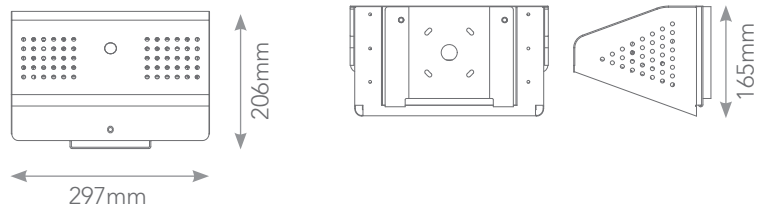

Andromeda Custom

RECESSED LUMINAIRE

Schematic of AndromedaXPH-Recs-96W

› PRODUCT INFORMATION

Product Code	AndromedaXPH-Recs		
Dimensions	<i>Length</i>	<i>Width</i>	<i>Diameter</i>
	64W 384mm	313mm	70mm
	96W 492mm	131mm	70mm
	118W 601mm	313mm	70mm
Ingress Protection	IP66		
Weight	6.5kg/ 7.8kg/ 8.3kg		
Light Source	Nichia High Power LED		
Lens	Customisable*		
Housing	6063 Aluminium (Marine Grade)		
Housing Colour	Silver, White, Black, Custom		

› TECHNICAL SPECIFICATIONS

Input Voltage	85V-264VAC, 50/60Hz	
Lifespan	50,000 hours	
Power	64W, 96W, 118W	
Beam Angle	Customisable*	
Luminous Efficacy	95 lm/W	
Power Factor	0.95	
Operating Temperature	-25°C to +55°C	
CCT	5,000-5,500K	Cool White
	4,000-4,500K	Natural White
	2,700-3,000K	Warm White

WALL PACK LUMINAIRE

Schematic of AndromedaXPH-Wall 21W/32W/40W

› PRODUCT INFORMATION

Product Code	AndromedaXPH-Wall		
Dimensions	<i>Length</i>	<i>Width</i>	<i>Diameter</i>
	21W/32W/40W 297mm	206mm	165mm
	48W/64W 352mm	239mm	180mm
Ingress Protection	IP66		
Weight	3.8kg/ 4.5kg/ 5.1kg/ 5.7kg/ 6.5kg		
Light Source	Nichia High Power LED		
Lens	Customisable		
Housing	6063 Aluminium (Marine Grade)		
Housing Colour	Silver, White, Black, Custom		

› TECHNICAL SPECIFICATIONS

Input Voltage	85V-264VAC, 50/60Hz	
Lifespan	50,000 hours	
Power	21W, 32W, 40W, 48W, 64W	
Beam Angle	Customisable*	
Luminous Efficacy	95 lm/W	
Power Factor	0.9	
Operating Temperature	-25°C to +55°C	
CCT	5,000-5,500K	Cool White
	4,000-4,500K	Natural White
	2,700-3,000K	Warm White