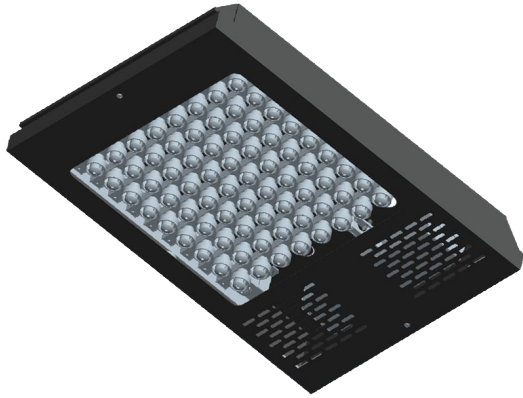

Andromeda Custom

RECESSED LUMINAIRE

Schematic of AndromedaXPH-Recs-96W

› PRODUCT INFORMATION

Product Code	AndromedaXPH-Recs		
Dimensions	<i>Length</i>	<i>Width</i>	<i>Diameter</i>
	64W 384mm	313mm	70mm
	96W 492mm	131mm	70mm
	118W 601mm	313mm	70mm
Ingress Protection	IP66		
Weight	6.5kg/ 7.8kg/ 8.3kg		
Light Source	Nichia High Power LED		
Lens	Customisable*		
Housing	6063 Aluminium (Marine Grade)		
Housing Colour	Silver, White, Black, Custom		

› TECHNICAL SPECIFICATIONS

Input Voltage	85V-264VAC, 50/60Hz	
Lifespan	50,000 hours	
Power	64W, 96W, 118W	
Beam Angle	Customisable*	
Luminous Efficacy	95 lm/W	
Power Factor	0.95	
Operating Temperature	-25°C to +55°C	
CCT	5,000-5,500K	Cool White
	4,000-4,500K	Natural White
	2,700-3,000K	Warm White

WALL PACK LUMINAIRE

Schematic of AndromedaXPH-Wall 21W/32W/40W

› PRODUCT INFORMATION

Product Code	AndromedaXPH-Wall		
Dimensions	<i>Length</i>	<i>Width</i>	<i>Diameter</i>
	21W/32W/40W 297mm	206mm	165mm
	48W/64W 352mm	239mm	180mm
Ingress Protection	IP66		
Weight	3.8kg/ 4.5kg/ 5.1kg/ 5.7kg/ 6.5kg		
Light Source	Nichia High Power LED		
Lens	Customisable		
Housing	6063 Aluminium (Marine Grade)		
Housing Colour	Silver, White, Black, Custom		