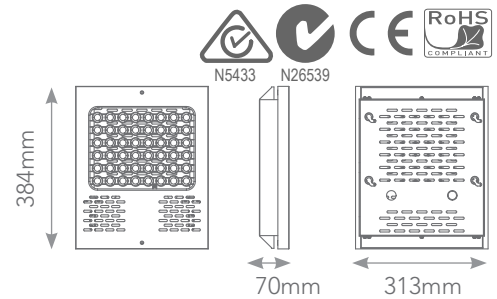

Andromeda Custom

RECESSED LUMINAIRE

Schematic of AndromedaXPH-Recs-96W

› PRODUCT INFORMATION

Product Code	AndromedaXPH-Recs		
Dimensions	<i>Length</i>	<i>Width</i>	<i>Diameter</i>
	64W 384mm	313mm	70mm
	96W 492mm	131mm	70mm
	118W 601mm	313mm	70mm
Ingress Protection	IP66		
Weight	6.5kg/ 7.8kg/ 8.3kg		
Light Source	Nichia High Power LED		
Lens	Customisable*		
Housing	6063 Aluminium (Marine Grade)		
Housing Colour	Silver, White, Black, Custom		

› TECHNICAL SPECIFICATIONS

Input Voltage	85V-264VAC, 50/60Hz	
Lifespan	50,000 hours	
Power	64W, 96W, 118W	
Beam Angle	Customisable*	
Luminous Efficacy	95 lm/W	
Power Factor	0.95	
Operating Temperature	-25°C to +55°C	
CCT	5,000-5,500K	Cool White
	4,000-4,500K	Natural White
	2,700-3,000K	Warm White

WALL PACK LUMINAIRE

Schematic of AndromedaXPH-Wall 21W/32W/40W

› PRODUCT INFORMATION

Product Code	AndromedaXPH-Wall		
Dimensions	<i>Length</i>	<i>Width</i>	<i>Diameter</i>
	21W/32W/40W 297mm	206mm	165mm
	48W/64W 352mm	239mm	180mm
Ingress Protection	IP66		
Weight	3.8kg/ 4.5kg/ 5.1kg/ 5.7kg/ 6.5kg		
Light Source	Nichia High Power LED		
Lens	Customisable		
Housing	6063 Aluminium (Marine Grade)		
Housing Colour	Silver, White, Black, Custom		

› TECHNICAL SPECIFICATIONS

Input Voltage	85V-264VAC, 50/60Hz	
Lifespan	50,000 hours	
Power	21W, 32W, 40W, 48W, 64W	
Beam Angle	Customisable*	
Luminous Efficacy	95 lm/W	
Power Factor	0.9	
Operating Temperature	-25°C to +55°C	
CCT	5,000-5,500K	Cool White
	4,000-4,500K	Natural White
	2,700-3,000K	Warm White