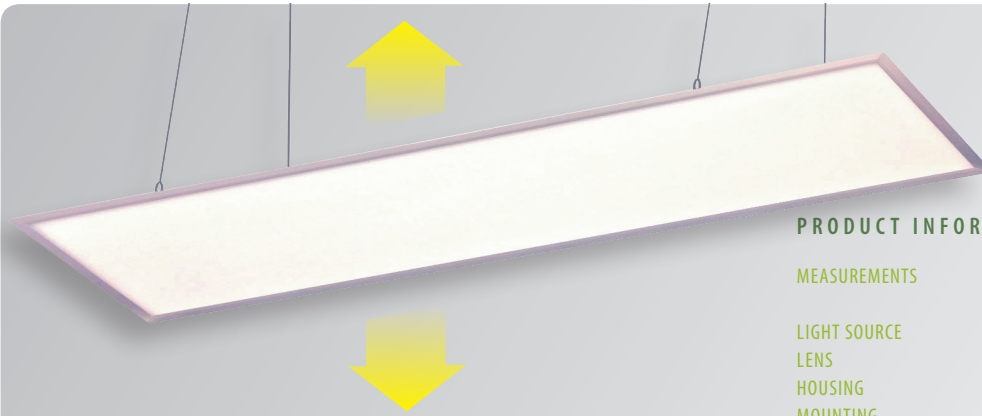

Corona™ Up / Down

PANEL LIGHTS

UP/DOWN PANEL

LED panel with clear backing which emits
~30% of total lumens upwards.

PRODUCT INFORMATION

MEASUREMENTS

LENGTH 1,195mm WIDTH 295mm DEPTH 12mm

LIGHT SOURCE

Epistar

LENS

Frosted PC / Prismatic (Down Panel Only)

HOUSING

Aluminium alloy

MOUNTING

Suspended

TRIM