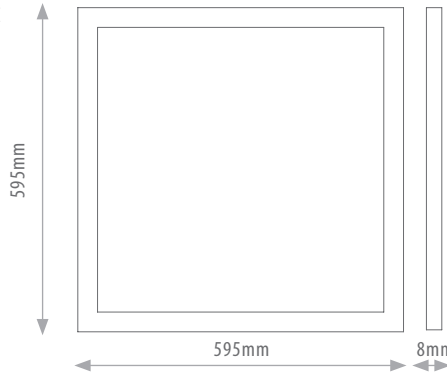

PRODUCT INFORMATION

MEASUREMENTS

LENGTH 595mm
WIDTH 595mm
DEPTH 8mm

LENS

Frosted PC

HOUSING

Aluminium alloy

MOUNTING

CRI

95

CCT

~3,970K Natural White

COI*

1.0

*CYANOSIS OBSERVATION INDEX (NATA LABORATORY CERTIFIED TO AS/NZS 1680.2.5:1997)

BEAM ANGLE = 120°

SCHEMATIC OF CORONA-600SS-CYW40W

OUTPUT

Natural White
30W -
40W 2,543 lm
50W -

PRODUCT CODE BUILDER

E.G. CORONA-600SS-CYS40WN-D

PRODUCT RANGE	LENGTH (MM)	CYANOSIS	TRIM	POWER	CCT	DIMMING	MOUNTING
Corona	- 600SS	- CY	S (Silver) W (White) B (Black) O (Optional)	30W 40W 50W	N (Natural White)	- D (Yes) - TD (Tridonic Dali) - DD (Dali) - ND (None)	- RP (Recessed Pack) - H (Hard Surface) - S (Suspended) - W (Wall Mount) - B (Box Framd)