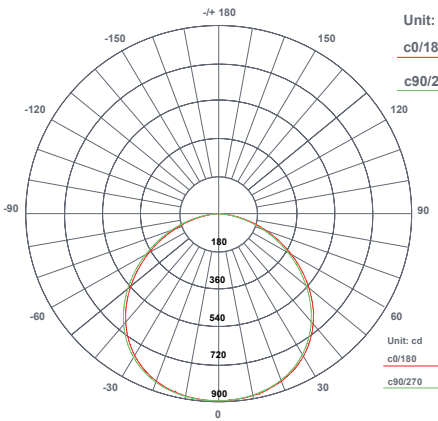

DIMMABLE

Optional

LIFESPAN

50,000 hours

POWER

30W, 40W, 50W

BEAM ANGLE

120°

CRI

95

CCT

~3,970K Natural White

COI*

1.0

*CYANOSIS OBSERVATION INDEX (NATA LABORATORY CERTIFIED TO AS/NZS 1680.2.5:1997)

BEAM ANGLE = 120°

SCHEMATIC OF CORONA-600SS-CYW40W

OUTPUT

Natural White
30W -
40W 2,543 lm
50W -

PRODUCT CODE BUILDER

E.G. CORONA-600SS-CYS40WN-D

PRODUCT RANGE	LENGTH (MM)	CYANOSIS	TRIM	POWER	CCT	DIMMING	MOUNTING
Corona	- 600SS	- CY	S (Silver) W (White) B (Black) O (Optional)	30W 40W 50W	N (Natural White)	- D (Yes) - TD (Tridonic Dali) - DD (Dali) - ND (None)	- RP (Recessed Pack) - H (Hard Surface) - S (Suspended) - W (Wall Mount) - B (Box Framd)