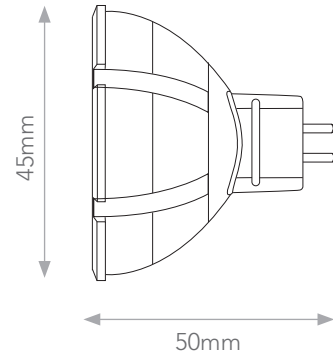

MR16 SPOTLIGHT

› PRODUCT INFORMATION

Product Codes	PolarisC-4WMR16-W36	
Lamp Base	MR16 (GU5.3)	
Measurements	<i>Diameter</i>	<i>Length</i>
	45mm	50mm
Light Source	Epistar LED	
Lens	Optical grade glass (light transmission 97% +)	
Housing	Thermo-plastic heatsink	

Beam Angle = 36°

› TECHNICAL SPECIFICATIONS

Input Voltage	12VDC, 50/60Hz
Dimmable	No
Lifespan	25,000 hours
Efficacy	63 lm/w
Luminous Flux	250 lm
Power	4W
Beam Angle	36°
CRI	80
CCT	~2,700K Warm White