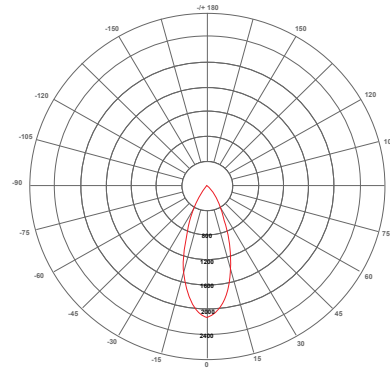

MR16 SPOTLIGHT

› PRODUCT INFORMATION

Product Codes	PolarisC-4WMR16-W36	
Lamp Base	MR16 (GU5.3)	
Measurements	<i>Diameter</i>	<i>Length</i>
	45mm	50mm
Light Source	Epistar LED	
Lens	Optical grade glass (light transmission 97% +)	
Housing	Thermo-plastic heatsink	

Beam Angle = 36°

› TECHNICAL SPECIFICATIONS

Input Voltage	12VDC, 50/60Hz
Dimmable	No
Lifespan	25,000 hours
Efficacy	63 lm/w
Luminous Flux	250 lm
Power	4W
Beam Angle	36°
CRI	80
CCT	~2,700K Warm White