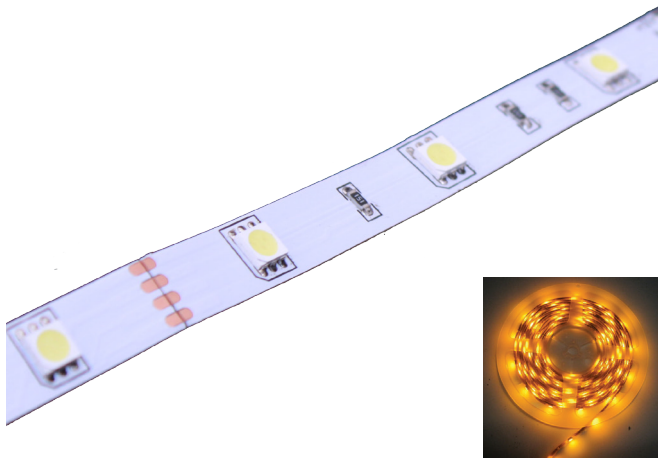

STARSTREAM™ LED STRIP LIGHTING

An innovative solution for replacing fluorescent and neon tubes used for feature lighting or signage. Being highly versatile and available in a multitude of colours and colour temperatures, your imagination is virtually the only limit with this efficient, green and safe product.

Our Starstream™ range:

- ◆ Uses 90% less electricity than incandescent light sources and 75% less than neon
- ◆ Lasts on average 5 times longer than other light sources, including neon
- ◆ Waterproof ranges available to IP67
- ◆ Is durable, shock resistant and flexible
- ◆ Is easy to install and comes standard with 3M adhesive backing and a 12V transformer
- ◆ Is easy to customise and able to be cut every 8cm
- ◆ Contains no harmful or toxic substances
- ◆ Eliminates mercury recycling costs
- ◆ Does not emit UV radiation

StarstreamTM

STRIP LIGHTING

Product Range

N5433

N26539

© Copyright Emyprean Lighting 2014

Starstream Standard & High Intensity

LED STRIP LIGHTING

Measurements	Length	Width
per roll	2.5/5m	10mm
Lens	Clear high strength PC	
Housing	Flexible circuit board Shock/vibration resistant Adhesive 3M backing	

› TECHNICAL SPECIFICATIONS

Input Voltage	12V, 50/60Hz
Dimmable	Optional
Lifespan	50,000 hours
Power	24W, 36W
Beam Angle	120°
CCT	~5,800K (Cool White) ~4,000K (Natural White) ~3,000K (Warm White) RGB, Red, Green, Blue, Yellow