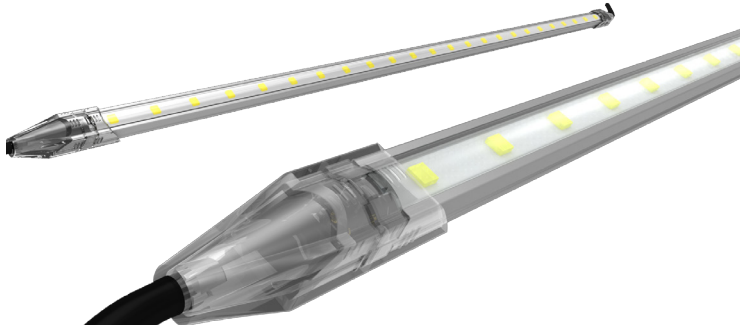

STARSTREAM™ LED STRIP LIGHTING

An innovative solution for replacing fluorescent and neon tubes used for feature lighting or signage. Being highly versatile and available in a multitude of colours and colour temperatures, your imagination is virtually the only limit with this efficient, green and safe product.

Our Starstream™ range:

- ◆ Uses 90% less electricity than incandescent light sources and 75% less than neon
- ◆ Lasts on average 5 times longer than other light sources, including neon
- ◆ Waterproof ranges available to IP67
- ◆ Is durable, shock resistant and flexible
- ◆ Is easy to install and comes standard with 3M adhesive backing and a 12V transformer
- ◆ Is easy to customise and able to be cut every 8cm
- ◆ Contains no harmful or toxic substances
- ◆ Eliminates mercury recycling costs
- ◆ Does not emit UV radiation

IES Files available at www.empyreanlighting.com/downloads

© Copyright Empyrean Lighting 2014

Starstream XP Rigid

RIGID LED STRIP LIGHTING

- Nichia LED
- 12V
- 120°
- IP67 Rating
- L70 30,000hrs
- Indoor/Outdoor
- 1.2m max. length