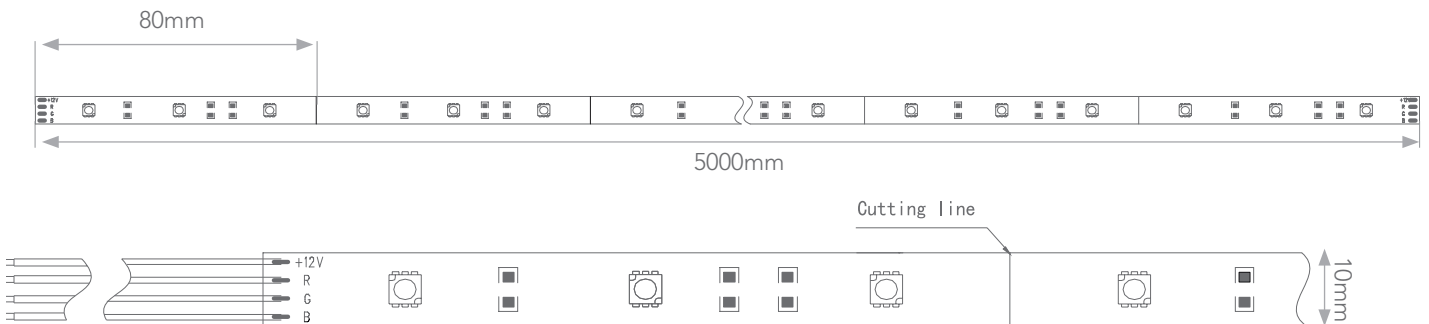

3528 LED	5050 LED	12V	120°	IP20 Rating	L70 50,000hrs	Indoor	5m max. length
-------------	-------------	-----	------	----------------	------------------	--------	-------------------

› PRODUCT INFORMATION

Measurements	Length	Width
per roll	2.5/5m	10mm
Lens	Clear high strength PC	
Housing	Flexible circuit board Shock/vibration resistant Adhesive 3M backing	

› TECHNICAL SPECIFICATIONS

Input Voltage	12V, 50/60Hz
Dimmable	Optional
Lifespan	50,000 hours
Power	24W, 36W
Beam Angle	120°
CCT	~5,800K (Cool White) ~4,000K (Natural White) ~3,000K (Warm White) RGB, Red, Green, Blue, Yellow

Starstream-36W-5MC

› PRODUCT CODE BUILDER

e.g. Starstream-36W-5MC

Product Range	Power	Length (meters)	CCT
Starstream	-24W	-5M	C (Cool White)
StarstreamH	-36W	-2.5M	N (Natural White)
			W (Warm White)
			X (RGB)
			R (Red)
			G (Green)
			B (Blue)
			Y (Yellow)

› PRODUCT INFORMATION

Measurements	<i>Length</i>	<i>Width</i>	<i>Depth</i>
	0.6/1/1.2m	20.5mm	17.5mm
Lens	Clear high strength PC, Other Options		
Housing	Aluminium Extrusion + Clear PC Cover		
Connection	Direct Link / Flexible Link		