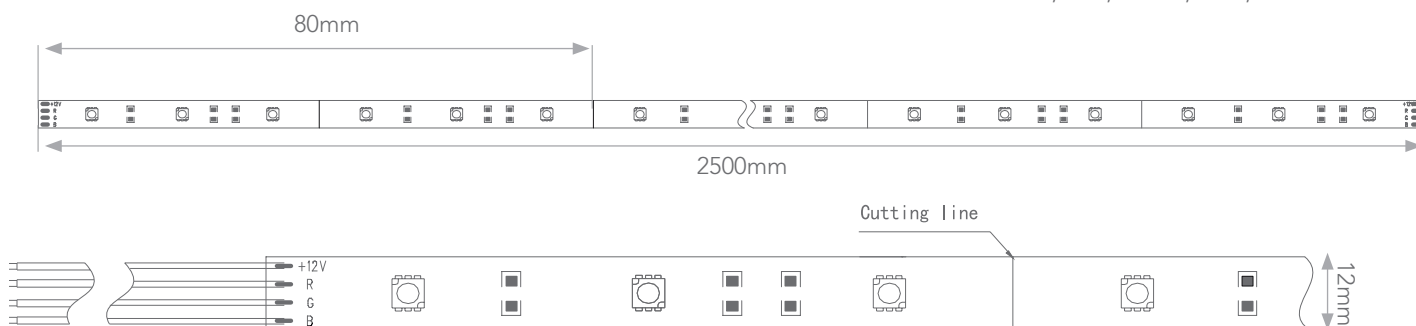

› TECHNICAL SPECIFICATIONS

Input Voltage	12V, 50/60Hz
Dimmable	Yes
Lifespan	50,000 hours
Power	24W, 36W
Beam Angle	120°
CCT	~5,800K (Cool White) ~4,000K (Natural White) ~3,000K (Warm White) RGB, Red, Green, Blue, Yellow

StarstreamWPH-36W-2.5MC