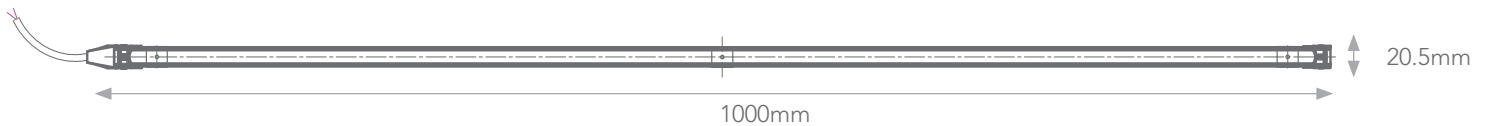

Schematic of StarstreamRigid XPH13W/XPB15W

› PRODUCT CODE BUILDER

e.g. StarstreamRigidXPH-7W-0.6MC

Product Range	Power	Length (meters)	CCT
StarstreamRigidXPH	-7W	-0.6M	C (Cool White)
	-11W	-1.0M	N (Natural White)
	-13W	-1.2M	W (Warm White)
StarstreamRigidXPB	-8W	-0.6M	X (RGB)
	-13W	-1.0M	R (Red)
	-15W	-1.2M	G (Green)
			B (Blue)

XPH (80lm/W)	Power	Output	XPB (82lm/W)	Power	Output
0.6mL	7W	560 lm	0.6mL	8W	656 lm
1.0mL	11W	880 lm	1.0mL	13W	1,066 lm
1.2mL	13W	1,040 lm	1.2mL	15W	1,230 lm

IES Files available at www.empyreanlighting.com/downloads

© Copyright Empyrean Lighting 2014