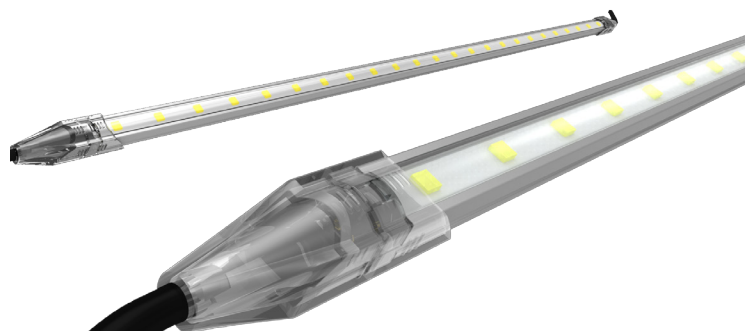

Starstream XP Rigid

RIGID LED STRIP LIGHTING

› PRODUCT INFORMATION

Measurements	Length	Width	Depth
	0.6/1/1.2m	20.5mm	17.5mm
Lens	Clear high strength PC, Other Options		
Housing	Aluminium Extrusion + Clear PC Cover		
Connection	Direct Link / Flexible Link		

› TECHNICAL SPECIFICATIONS

Input Voltage	12V, 50/60Hz
Dimmable	Yes
Lifespan	50,000 hours
Power	7W, 8W, 11W, 13W, 15W,
Beam Angle	120°
CCT	~5,800K (Cool White) ~4,000K (Natural White) ~3,000K (Warm White) RGB, Red, Green, Blue, Yellow

Schematic of StarstreamRigid XPH13W/XPB15W

› PRODUCT CODE BUILDER

e.g. StarstreamRigidXPH-7W-0.6MC

Product Range	Power	Length (meters)	CCT
StarstreamRigidXPH	-7W	-0.6M	C (Cool White)
	-11W	-1.0M	N (Natural White)
	-13W	-1.2M	W (Warm White)
StarstreamRigidXPB	-8W	-0.6M	X (RGB)
	-13W	-1.0M	R (Red)
	-15W	-1.2M	G (Green)
			B (Blue)