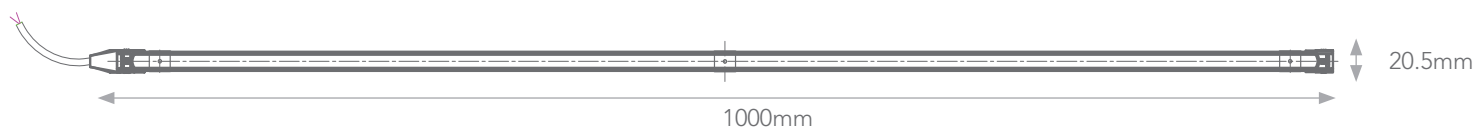

Starstream XP Rigid

RIGID LED STRIP LIGHTING

› PRODUCT INFORMATION

Measurements	Length	Width	Depth
	0.6/1/1.2m	20.5mm	17.5mm
Lens	Clear high strength PC, Other Options		
Housing	Aluminium Extrusion + Clear PC Cover		
Connection	Direct Link / Flexible Link		

› TECHNICAL SPECIFICATIONS

Input Voltage	12V, 50/60Hz
Dimmable	Yes
Lifespan	50,000 hours
Power	7W, 8W, 11W, 13W, 15W,
Beam Angle	120°
CCT	~5,800K (Cool White) ~4,000K (Natural White) ~3,000K (Warm White) RGB, Red, Green, Blue, Yellow

Schematic of StarstreamRigid XPH13W/XPB15W

› PRODUCT CODE BUILDER

e.g. StarstreamRigidXPH-7W-0.6MC

Product Range	Power	Length (meters)	CCT
StarstreamRigidXPH	-7W	-0.6M	C (Cool White)
	-11W	-1.0M	N (Natural White)
	-13W	-1.2M	W (Warm White)
StarstreamRigidXPB	-8W	-0.6M	X (RGB)
	-13W	-1.0M	R (Red)
	-15W	-1.2M	G (Green)
			B (Blue)