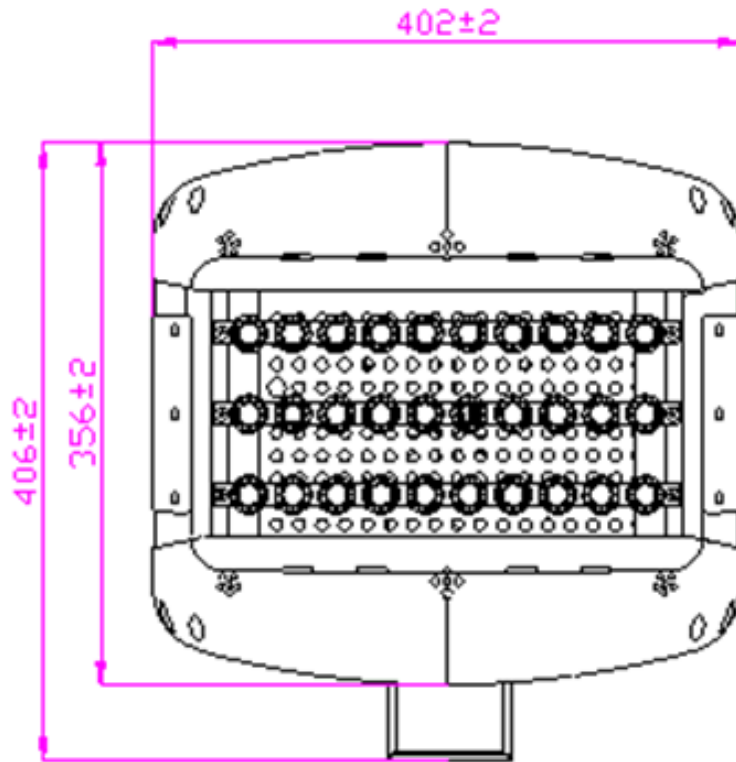

# Andromeda<sup>TM</sup>

Emergency

Product Code AndromedaXP-EMPark-40W

Dimensions 402mmL x 406mmW

Weight 5kg

© Copyright Empyrean Lighting 2014