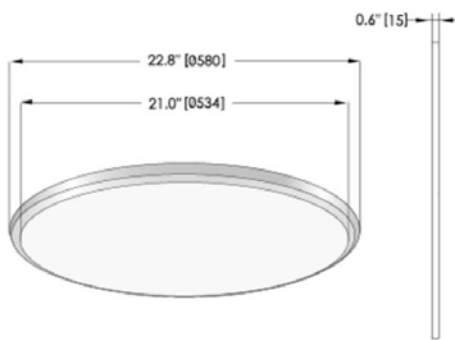

PRODUCT INFORMATION

MEASUREMENTS

DIAMETER: 380 / 580 / 980mm
DEPTH: 13.5 / 15mm

LIGHT SOURCE

Epistar LED

LENS

Frosted PC

HOUSING

BEAM ANGLE

120°

CRI

>80

CCT

5,000-6,000K Cool White
3,800-4,500K Natural White
2,800-3,500K Warm White

580mm Diameter option also available as Up/Down in 40W & 60W. Contact Empyrean for more details.

SCHEMATIC OF CORONA-580C-W40W

OUTPUT

	Cool White	Natural White	Warm White
25W	2,600 lm	2,500 lm	2,300 lm
40W	3,600 lm	3,400 lm	3,200 lm
60W	5,220 lm	5,000 lm	4,800 lm
65W	6,100 lm	6,000 lm	5,900 lm

WALL/CEILING MOUNT

SUSPENSION MOUNT

PRODUCT CODE BUILDER

E.G. Corona-580C-W-NW plus Corona-Driver-Dim-40W

PRODUCT	DIAMETER	TRIM	POWER	CCT
Corona	- 380C (380)	-W (White)	- 25W	CW (Cool White)
	- 580C (580)		- 40W	NW (Natural White)
			- 60W	WW (Warm White)
	- 980C (980)		- 65W	