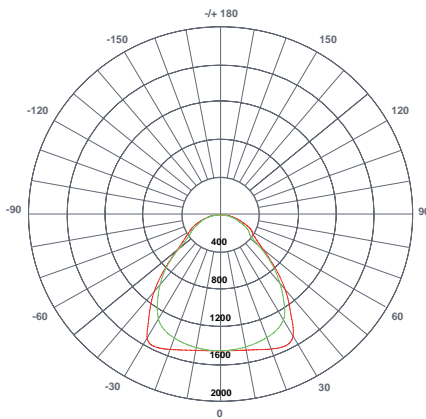

Corona™ Rectangular

ULTRA SLIM PANEL LIGHTS

PRODUCT INFORMATION

MEASUREMENTS	LENGTH	WIDTH	DEPTH
	595/ 1,195mm	295/ 595mm	8mm
LIGHT SOURCE	LumenMax/Epistar LED		
LENS	Frosted PC or Prismatic		
HOUSING	Aluminium alloy		
MOUNTING	Default - mount in T-Bar ceiling grid Recessed with Plaster Frame Kit, Suspended, Hard Surface, Box Frame.		
TRIM	White		
OPERATING TEMPERATURE	-20°C to +45°C		

TECHNICAL SPECIFICATIONS

INPUT VOLTAGE	110VAC 60Hz, 230VAC 50Hz
DIMMABLE	0-10V/PWM, DALI or Tridonic
LIFESPAN	50,000 hours (to L70 B10)
POWER	26W, 40W, 70W
UGR	19
BEAM ANGLE	120°
CRI	>80
CCT	5,700K Cool White 4,000K Natural White 3,000K Warm White

BEAM ANGLE = 120°

Unit: cd
c0/180 : PRISMATIC
c90/270 : STANDARD

OUTPUT

	Cool White	Natural White	Warm White
26W	2,500 lm	2,300 lm	2,100 lm
40W	4,200 lm	4,000 lm	3,800 lm
70W	5,900 lm	5,700 lm	5,500 lm

SCHEMATIC OF CORONA-1200RS

PRODUCT CODE BUILDER

E.G. Corona-1200RS-W-NW plus Corona-DriverFF-26W-ND

PRODUCT	LENGTH	WIDTH	LENS	TRIM	POWER	CCT
Corona	- 600	RS(300)	"Blank" (Frosted) - W (White)		26W	CW (Cool White)
	- 1200	RS(300)	P (Prismatic)		26W	NW (Natural White)
					40W	WW (Warm White)
					70W	
		R6S(600)			40W	
					70W	