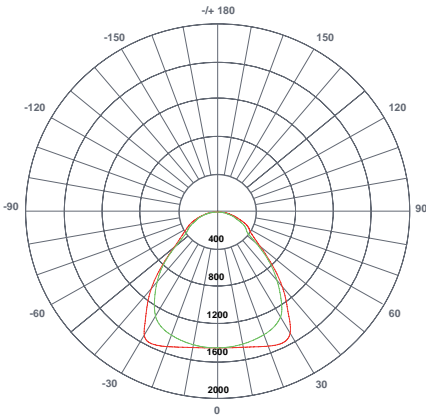

## PRODUCT INFORMATION

<b>MEASUREMENTS</b>	LENGTH	WIDTH	DEPTH
	595mm	595mm	8mm
<b>LIGHT SOURCE</b>	LumenMax/Epistar		
<b>LENS</b>	Frosted PC or Prismatic		
<b>HOUSING</b>	Aluminium alloy		
<b>MOUNTING</b>	Default - mount in T-Bar ceiling grid Recessed with Plaster Frame Kit, Suspended, Hard Surface, Box Frame.		
<b>TRIM</b>	White		
<b>OPERATING TEMPERATURE</b>	-20°C to +45°C		

## TECHNICAL SPECIFICATIONS

<b>INPUT VOLTAGE</b>	110VAC 60Hz, 230VAV 50Hz
<b>DIMMABLE</b>	0-10V/PWM, DALI or Tridonic
<b>LIFESPAN</b>	50,000 hours (to L70 B10)
<b>POWER</b>	30W, 40W, 50W
<b>UGR</b>	19
<b>BEAM ANGLE</b>	120°
<b>CRI</b>	>80
<b>CCT</b>	5,700K Cool White 4,000K Natural White 3,000K Warm White

### BEAM ANGLE = 120°

Unit: cd  
c0/180 : PRISMATIC  
c90/270 : STANDARD

### OUTPUT

	Cool White	Natural White	Warm White
30W	3,700 lm	3,500 lm	3,200 lm
40W	4,000 lm	3,800 lm	3,600 lm
50W	4,900 lm	4,700 lm	4,500 lm