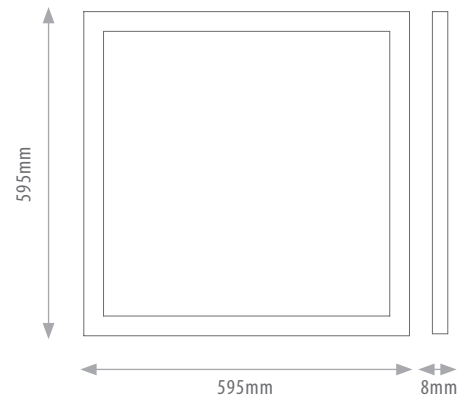

SCHEMATIC OF CORONA-600SS

PRODUCT CODE BUILDER

E.G. Corona-600SS-W-NW plus Corona-DriverFF-40W-ND

PRODUCT	LENGTH	LENS	TRIM	POWER	CCT
Corona	- 600SS	"Blank" (Frosted) P (Prismatic)	- W (White)	30W 40W 50W	CW (Cool White) NW (Natural White) WW (Warm White)

DRIVER & POWER OPTIONS

- DriverFF (NonDim) 30W, 40W, 50W
- Driver-Dim (0-10V) 30W, 40W, 50W
- Driver-DALI 25W, 40W, 60W