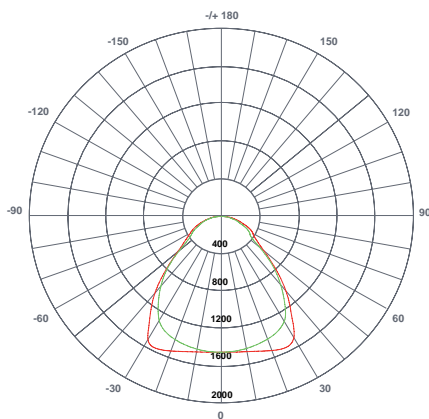

PRODUCT INFORMATION

MEASUREMENTS	LENGTH	WIDTH	DEPTH
	595mm	595mm	8mm
LENS	Frosted PC or Prismatic		
HOUSING	Aluminium alloy		
MOUNTING	Default - mount in T-Bar ceiling grid Recessed with Plaster Frame Kit, Suspended, Hard Surface, Box Frame.		
TRIM	White		

TECHNICAL SPECIFICATIONS

INPUT VOLTAGE	110VAC 60Hz, 240VAV 50Hz
DIMMABLE	0-10V/PWM, DALI or Tridonic
LIFESPAN	50,000 hours (to L70 B10)
POWER	30W, 40W, 50W
BEAM ANGLE	120°
CRI	95
CCT	~3,970K Natural White
COI*	1.0

*CYANOSIS OBSERVATION INDEX (NATA LABORATORY CERTIFIED TO AS/NZS 1680.2.5:1997)

BEAM ANGLE = 120°

Unit: cd
 c0/180 : PRISMATIC
 c90/270 : STANDARD

SCHEMATIC OF CORONA-600SS

PRODUCT CODE BUILDER

E.G. Corona-600SS-CYW-NW plus Corona-DriverFF-50W-ND