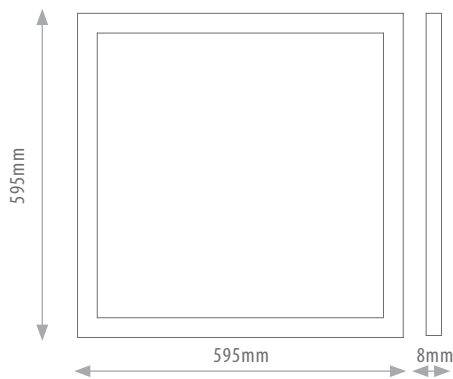

PRODUCT INFORMATION

MEASUREMENTS	LENGTH	WIDTH	DEPTH
	595mm	595mm	8mm
LENS	Frosted PC or Prismatic		
HOUSING	Aluminium alloy		
MOUNTING	Default - mount in T-Bar ceiling grid Recessed with Plaster Frame Kit, Suspended, Hard Surface, Box Frame.		
TRIM	White		

*CYANOSIS OBSERVATION INDEX (NATA LABORATORY CERTIFIED TO AS/NZS 1680.2.5:1997)

BEAM ANGLE = 120°

Unit: cd
 c0/180 : PRISMATIC
 c90/270 : STANDARD

SCHEMATIC OF CORONA-600SS

PRODUCT CODE BUILDER

E.G. Corona-600SS-CYW-NW plus Corona-DriverFF-50W-ND