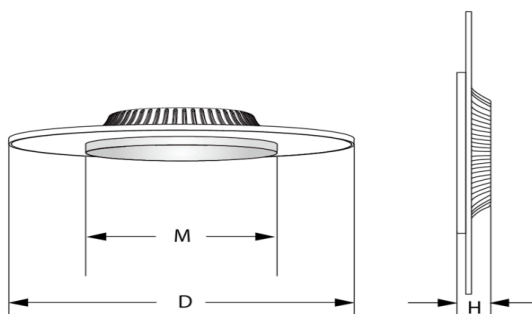

PRODUCT INFORMATION

DIMENSIONS

	Diameter (D)	Depth (H)	Inner Disc (M)
12W	280mm	42mm	163mm
18W	360mm	46mm	212mm
24W	420mm	46mm	212mm

WEIGHT

1.05 - 1.25kg

HOUSING

Aluminium with Frosted PC

INNER DISC COLOUR

BEAM ANGLE

360° Up & Down

POWER FACTOR

>0.95

CRI

>80

CCT

~5,700K Cool White
~4,000K Natural White
~3,000K Warm White

SCHEMATIC OF CYLLENE HALO

OUTPUT

		12W	18W	24W
COOL WHITE	Efficacy	110 lm/W	110 lm/W	110 lm/W
	Luminous Flux	1,320 lm	1,980 lm	2,640 lm
NATURAL WHITE	Efficacy	100 lm/W	100 lm/W	100 lm/W
	Luminous Flux	1,200lm	1,800 lm	2,400 lm
WARM WHITE	Efficacy	90 lm/W	90 lm/W	90 lm/W
	Luminous Flux	1,080 lm	1,620 lm	2,160 lm