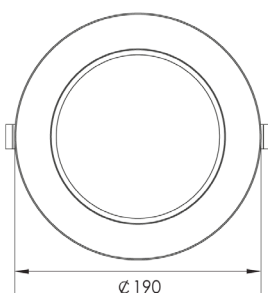

SCHEMATIC OF VEGA 6"

OUTPUT

	3"	4"	6"
COOL WHITE			
6W	90 lm/W	90 lm/W	90 lm/W
8W	90 lm/W	90 lm/W	90 lm/W
10W	90 lm/W	90 lm/W	90 lm/W
12W	100 lm/W	100 lm/W	100 lm/W
15W	100 lm/W	100 lm/W	100 lm/W
NATURAL WHITE			
6W	90 lm/W	90 lm/W	90 lm/W
8W	90 lm/W	90 lm/W	90 lm/W
10W	90 lm/W	90 lm/W	90 lm/W
12W	100 lm/W	100 lm/W	100 lm/W
15W	100 lm/W	100 lm/W	100 lm/W
WARM WHITE			
6W	90 lm/W	90 lm/W	90 lm/W
8W	90 lm/W	90 lm/W	90 lm/W
10W	90 lm/W	90 lm/W	90 lm/W
12W	100 lm/W	100 lm/W	100 lm/W
15W	100 lm/W	100 lm/W	100 lm/W

PRODUCT CODE BUILDER

E.G. VEGA-6W812N-ND

PRODUCT CODE	SIZE (INCH)	TRIM (MM)	BEAM ANGLE	POWER (W)	CCT	DIMMING
VEGA	-3	W (White)	8 (80°)	6	C (Cool White)	-ND (Non-Dimmable)
	-4			8	N (Natural White)	-D (Dimmable)
				10	W (Warm White)	-DD (DALI Dimmable)
	-6			12		-TD (Tridonic-DALI Dimmable)
				15