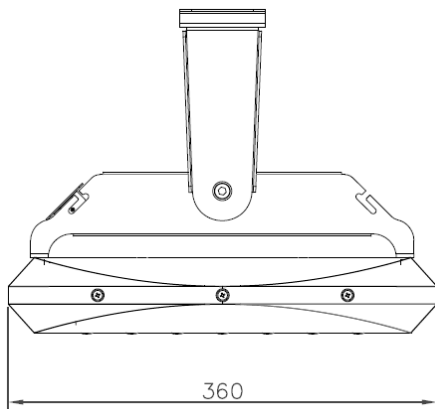

SCHEMATICS

Andromeda™

Andromeda-C-Flood-140

Product Code	Andromeda-C-Flood-140
Dimensions	489mmL x 360mmW x 274mmD
Weight	6.7kg