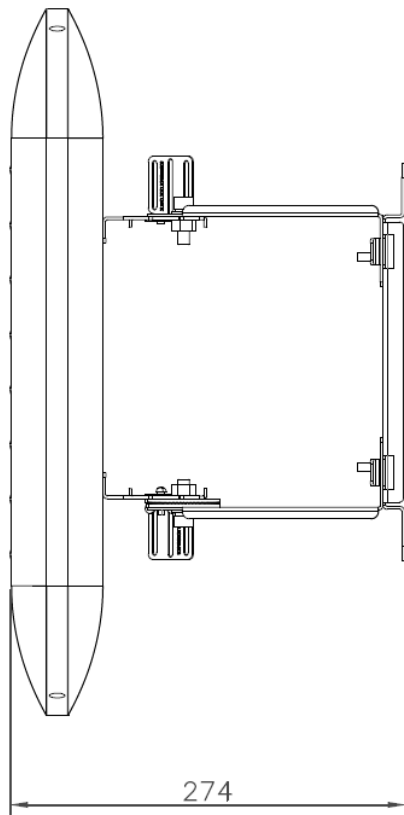

SCHEMATICS

Andromeda™

Andromeda-C-Flood-140

Product Code	Andromeda-C-Flood-140
Dimensions	489mmL x 360mmW x 274mmD
Weight	6.7kg