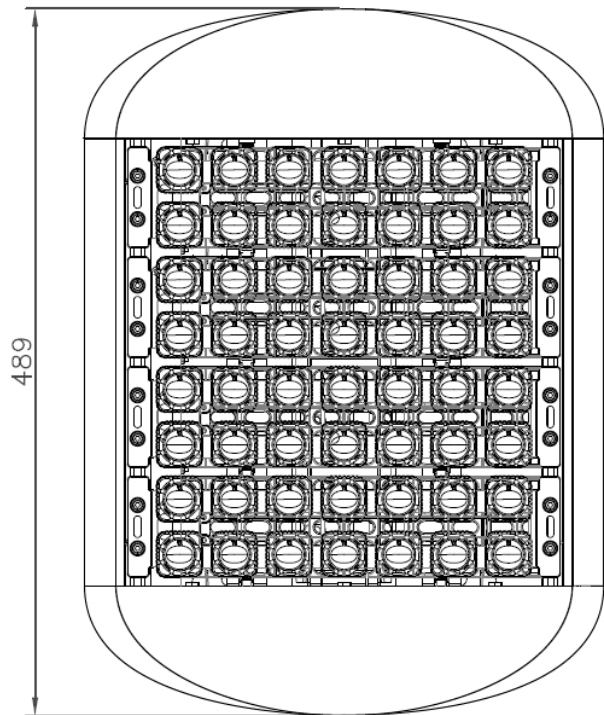

SCHEMATICS

Andromeda™

Andromeda-C-Flood-140

Product Code	Andromeda-C-Flood-140
Dimensions	489mmL x 360mmW x 274mmD
Weight	6.7kg