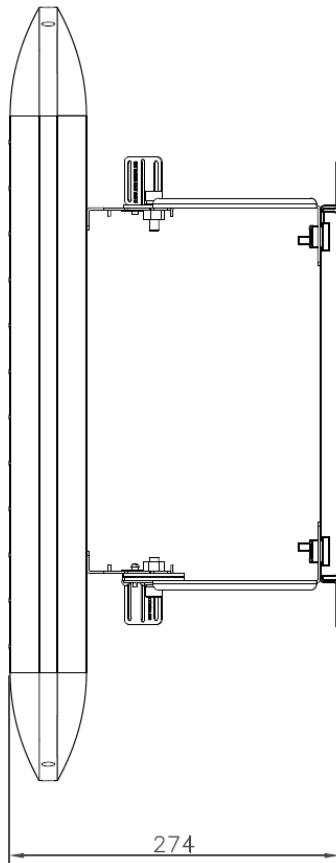

SCHEMATICS

Andromeda™

Andromeda-C-Flood-250

Product Code	Andromeda-C-Flood-250
Dimensions	641mmL x 360mmW x 274mmD
Weight	10.4kg