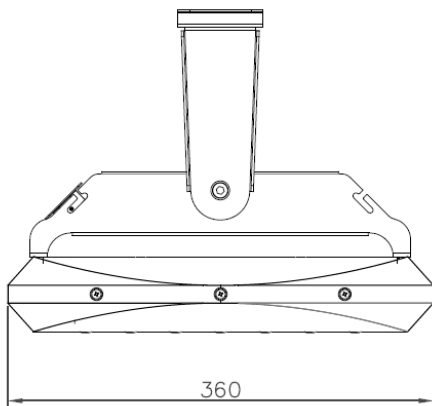

SCHEMATICS

Andromeda™

Andromeda-C-Flood-250

Product Code	Andromeda-C-Flood-250
Dimensions	641mmL x 360mmW x 274mmD
Weight	10.4kg