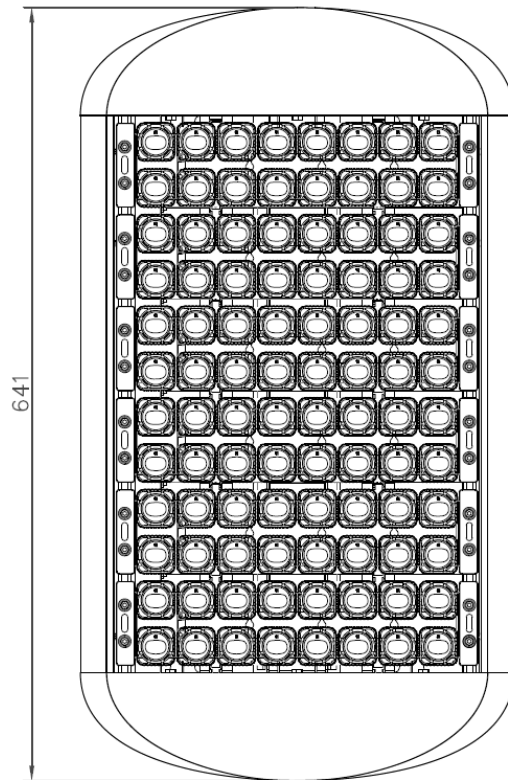

SCHEMATICS

Andromeda™

Andromeda-C-Flood-250

Product Code	Andromeda-C-Flood-250
Dimensions	641mmL x 360mmW x 274mmD
Weight	10.4kg