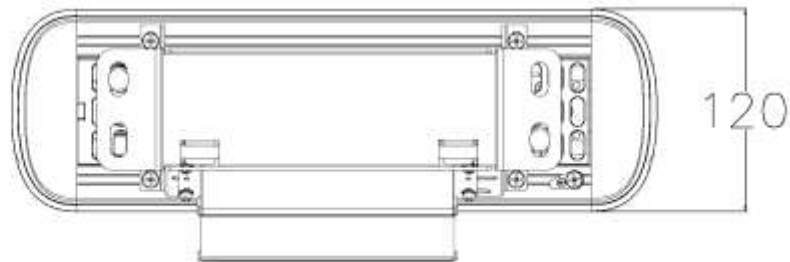

SCHEMATICS

Andromeda™

Andromeda-C-Linear-40

Product Code	Andromeda-C-Linear-40
Dimensions	384mmL x 120mmW x 169mmD
Weight	2.6kg