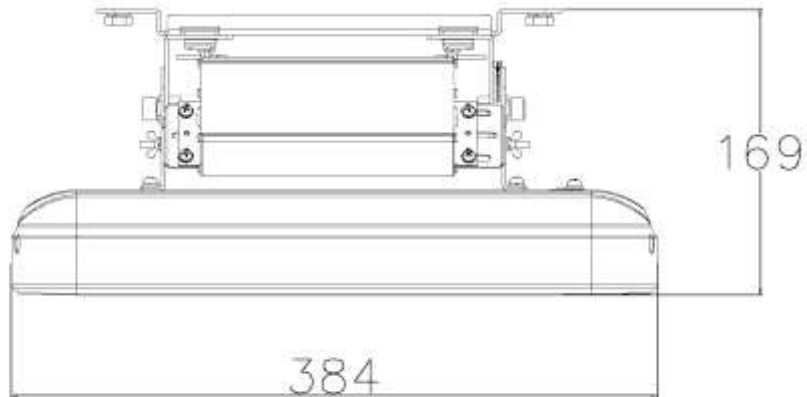

SCHEMATICS

Andromeda™

Andromeda-C-Linear-40

Product Code	Andromeda-C-Linear-40
Dimensions	384mmL x 120mmW x 169mmD
Weight	2.6kg