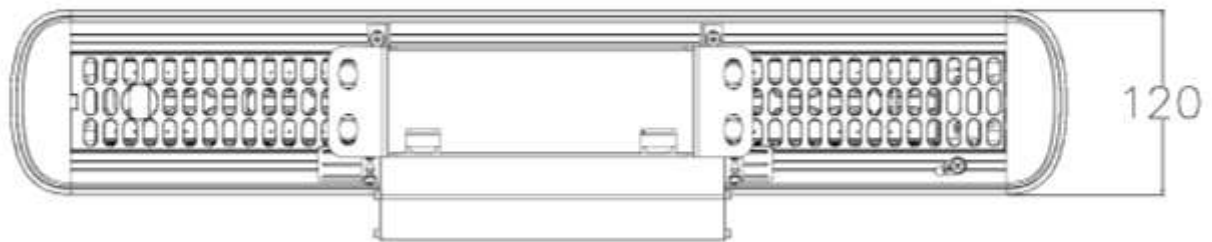

SCHEMATICS

Andromeda™

Andromeda-C-Linear-85

Product Code	Andromeda-C-Linear-85
Dimensions	686mmL x 120mmW x 169mmD
Weight	3.7kg