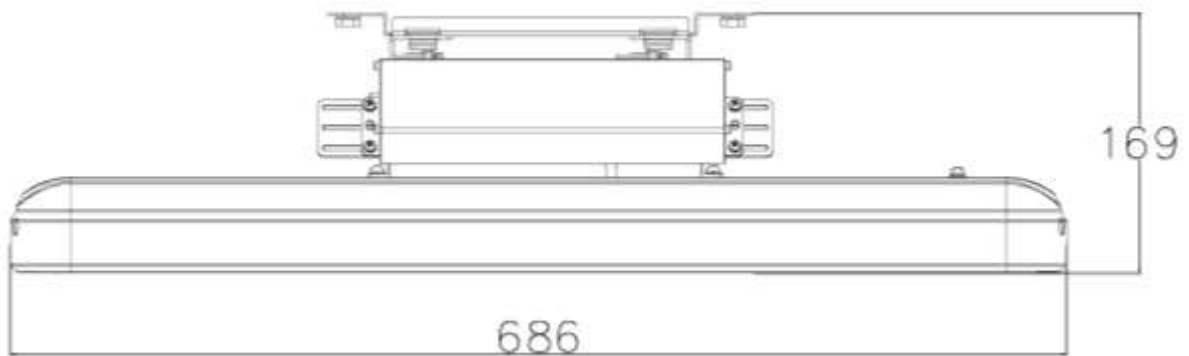

SCHEMATICS

Andromeda™

Andromeda-C-Linear-85

Product Code	Andromeda-C-Linear-85
Dimensions	686mmL x 120mmW x 169mmD
Weight	3.7kg