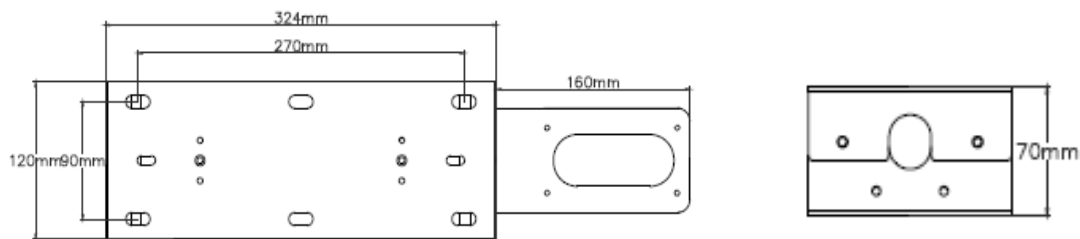

SCHEMATICS

Andromeda™

Andromeda-C-LinearMT-40W

Bracket Dimensions

Product Code Andromeda-C-LinearMT-40W

Dimensions 515mm x 121mm x 133.5mm

Weight 3.2kg