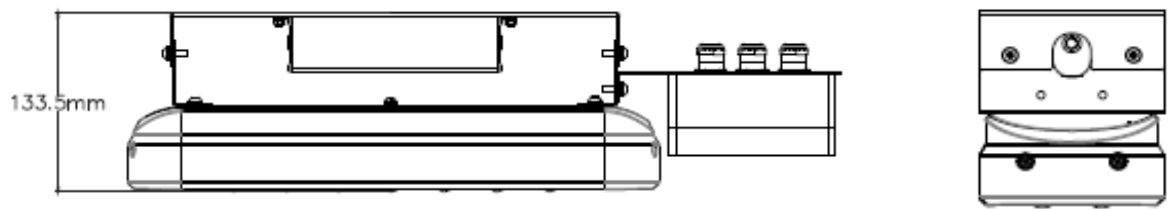

SCHEMATICS

Andromeda™

Andromeda-C-LinearMT-40W

Bracket Dimensions

Product Code Andromeda-C-LinearMT-40W

Dimensions 515mm x 121mm x 133.5mm

Weight 3.2kg