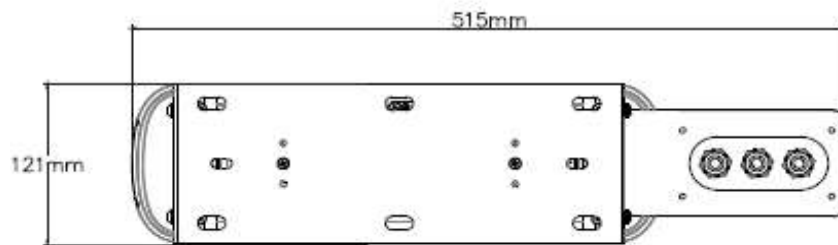

SCHEMATICS

Andromeda™

Andromeda-C-LinearMT-40W

Bracket Dimensions

Product Code Andromeda-C-LinearMT-40W

Dimensions 515mm x 121mm x 133.5mm

Weight 3.2kg