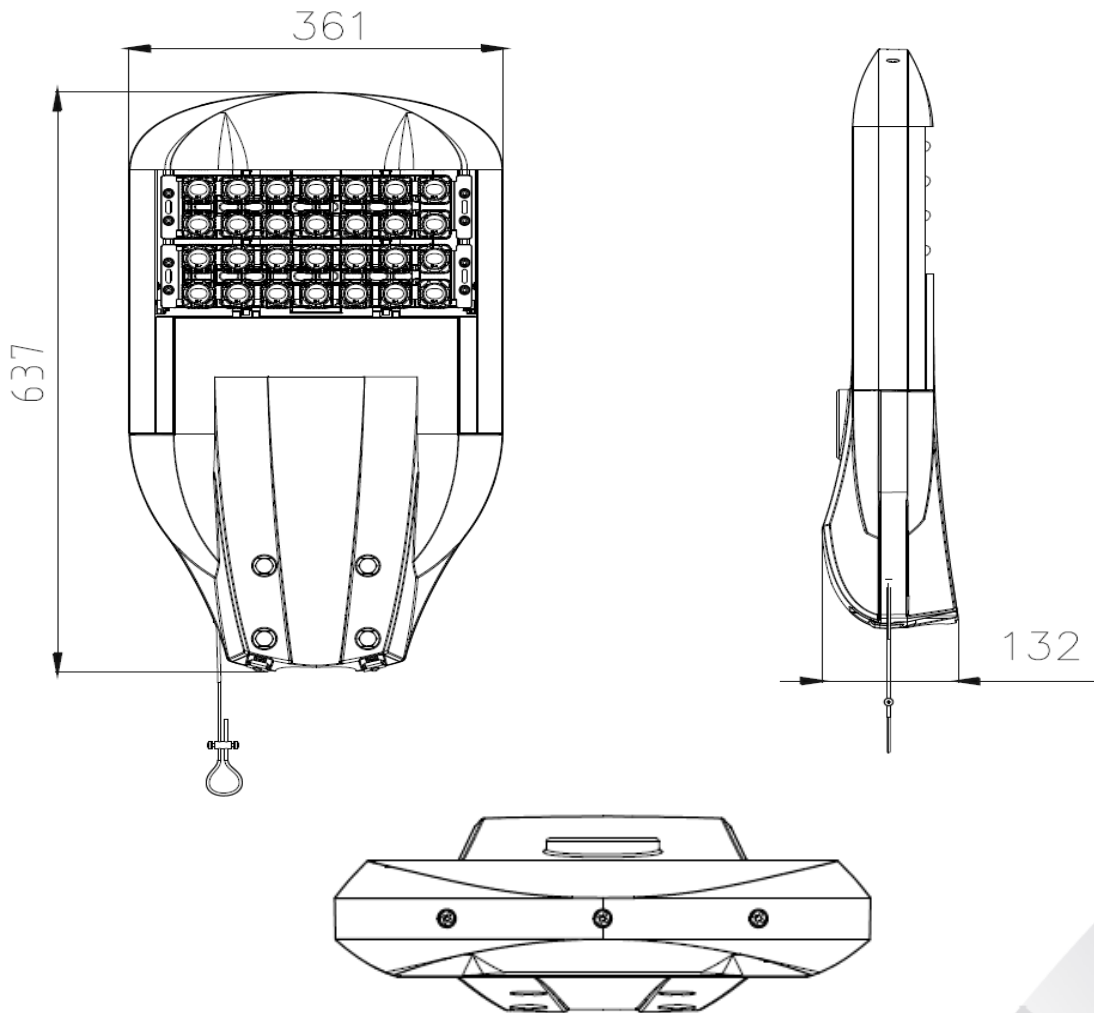

SCHEMATICS

Andromeda™

Andromeda-C-PoleM-70

Product Code Andromeda-C-PoleM-70

Dimensions 637mmL x 361mmW x 132mmD

Weight 9.4kg