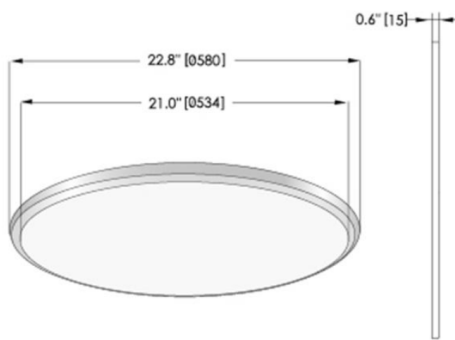

SCHEMATIC OF CORONA-580C-W40W