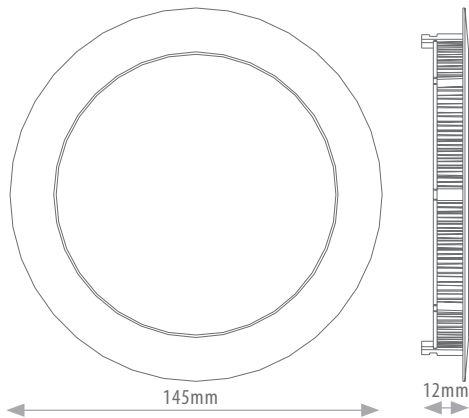

PRODUCT INFORMATION

MEASUREMENTS	LENGTH	DEPTH
	145 / 180 / 240mm	12mm
CUTOUT	125 / 160 / 220mm	
LIGHT SOURCE	Epistar LED	
LENS	Frosted PC or Prismatic	
HOUSING	Aluminium alloy	
MOUNTING	Recessed (with 2 x spring clips)	
TRIM	White	
OPERATING TEMPERATURE	-20°C to +45°C	

TECHNICAL SPECIFICATIONS

INPUT VOLTAGE	110VAC 60Hz, 230VAC 50Hz
DIMMABLE	0-10V/PWM, DALI or Tridonic
LIFESPAN	50,000 hours
POWER	8W, 15W, 24W
BEAM ANGLE	120°
CRI	>75
CCT	5,700K Cool White 4,000K Natural White 3,000K Warm White

SCHEMATIC OF CORONA-145C

OUTPUT

	Cool White	Natural White	Warm White
8W	650 lm	600 lm	450 lm
15W	1,300 lm	1,200 lm	1,000 lm
24W	2,200 lm	2,000 lm	1,800 lm

PRODUCT CODE BUILDER

E.G. CORONA-240C-24WN-D

PRODUCT RANGE	DIAMETER (MM)	LENS	POWER	CCT	DIMMING
Corona	- 145C (145)	P (Prismatic)	- 8W	C (Cool White)	- ND (None)
	- 180C (180)		- 15W	N (Natural White)	- D (0-10V/PWM)
	- 240C (240)		- 24W	W (Warm White)	- DD (DALI)
					- TD (Tridonic DALI)