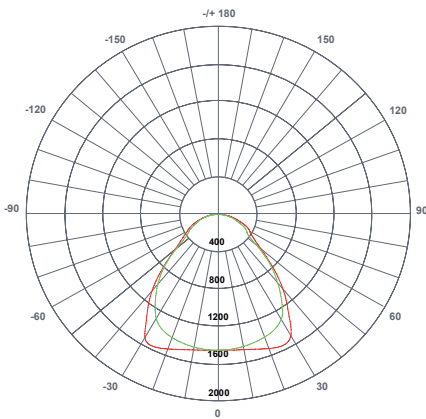

PRODUCT INFORMATION

MEASUREMENTS	LENGTH	WIDTH	DEPTH
	595mm	595mm	8mm
LENS	Frosted PC or Prismatic		
HOUSING	Aluminium alloy		
MOUNTING	Default - mount in T-Bar ceiling grid Recessed with Plaster Frame Kit, Suspended, Hard Surface, Box Frame.		
TRIM	White		

TECHNICAL SPECIFICATIONS

INPUT VOLTAGE	110VAC 60Hz, 240VAV 50Hz
DIMMABLE	0-10V/PWM, DALI or Tridonic
LIFESPAN	50,000 hours
POWER	30W, 40W, 50W
BEAM ANGLE	120°
CRI	95
CCT	~3,970K Natural White
COI*	1.0

*CYANOSIS OBSERVATION INDEX (NATA LABORATORY CERTIFIED TO AS/NZS 1680.2.5:1997)

BEAM ANGLE = 120°

Unit: cd
 c0/180 : PRISMATIC
 c90/270 : STANDARD

SCHEMATIC OF CORONA-600SS

PRODUCT CODE BUILDER

E.G. CORONA-600SS-CYS40WN-D

PRODUCT RANGE	LENGTH (MM)	LENS	CYANOSIS	TRIM	POWER	CCT	DIMMING
Corona	- 600SS	P (Prismatic)	- CY	W (White)	30W 40W 50W	N (Natural White)	- ND (None) - D (0-10V/PWM) - DD (DALI) - TD (Tridonic DALI)