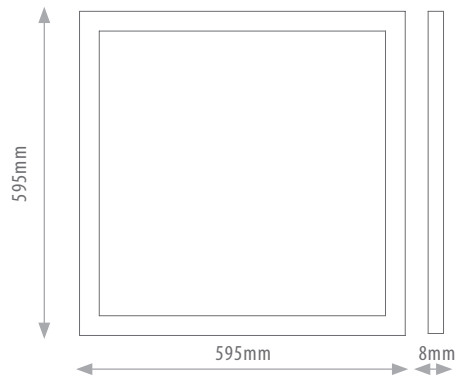

PRODUCT INFORMATION

MEASUREMENTS	LENGTH	WIDTH	DEPTH
	595mm	595mm	8mm
LENS	Frosted PC or Prismatic		
HOUSING	Aluminium alloy		
MOUNTING	Default - mount in T-Bar ceiling grid Recessed with Plaster Frame Kit, Suspended, Hard Surface, Box Frame.		
TRIM	White		

TECHNICAL SPECIFICATIONS

INPUT VOLTAGE	110VAC 60Hz, 240VAV 50Hz
DIMMABLE	0-10V/PWM, DALI or Tridonic
LIFESPAN	50,000 hours
POWER	30W, 40W, 50W
BEAM ANGLE	120°
CRI	95
CCT	~3,970K Natural White
COI*	1.0

*CYANOSIS OBSERVATION INDEX (NATA LABORATORY CERTIFIED TO AS/NZS 1680.2.5:1997)

BEAM ANGLE = 120°

Unit: cd
 c0/180 : PRISMATIC
 c90/270 : STANDARD

SCHEMATIC OF CORONA-600SS

PRODUCT CODE BUILDER

E.G. CORONA-600SS-CYS40WN-D

PRODUCT RANGE	LENGTH (MM)	LENS	CYANOSIS	TRIM	POWER	CCT	DIMMING
Corona	- 600SS	P (Prismatic)	- CY	W (White)	30W 40W 50W	N (Natural White)	- ND (None) - D (0-10V/PWM) - DD (DALI) - TD (Tridonic DALI)