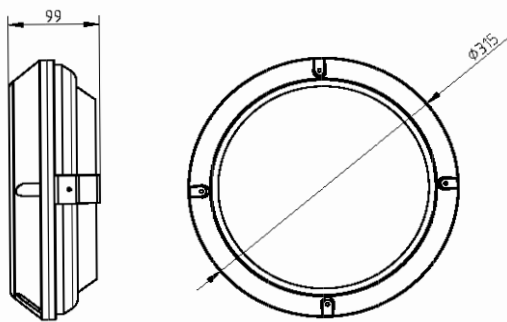

Cyllene™ EXTERNAL OYSTER

WATER PROOF EXTERNAL LED LUMINAIRE

PRODUCT INFORMATION

DIMENSIONS

	Length	Width	Height
SQUARE	315mm	-	99mm
CIRCULAR	315mm	315mm	99mm

HOUSING

VARIATIONS

FRAME COLOUR

LIFESPAN

50,000 hours

POWER

18W, 24W

BEAM ANGLE

180°

CCT

~5,000K Cool White >65 (CRI)
~4,000K Natural White >75 (CRI) Standard
~3,000K Warm White >80 (CRI)

SCHEMATIC OF CIRCULAR EXTERNAL OYSTER

OUTPUT

		18W	24W
COOL WHITE	Efficacy	95 lm/W	95 lm/W
	Luminous Flux	1,710 lm	2,280 lm
NATURAL WHITE	Efficacy	92 lm/W	92 lm/W
	Luminous Flux	1,655 lm	2,200 lm
WARM WHITE	Efficacy	85 lm/W	85 lm/W
	Luminous Flux	1,530 lm	2,040 lm