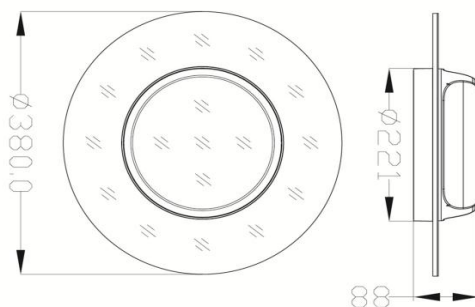

Cyllene™ HALO DIRECT

DECORATIVE SUSPENDED LED LUMINAIRE

PRODUCT INFORMATION

DIMENSIONS

	Diameter	Depth	Inner Disc
26W/36W	380mm	88mm	221mm

WEIGHT

2.5kg

HOUSING

POWER

26W, 36W

BEAM ANGLE

360° Up & Down

POWER FACTOR

>0.95

CRI

>80

CCT

~5,700K Cool White

~4,000K Natural White

~3,000K Warm White

SCHEMATIC OF CYLLENE HALO DIRECT

OUTPUT

		26W	36W
COOL WHITE	Efficacy	100 lm/W	96 lm/W
	Luminous Flux	2,600 lm	3,450 lm
NATURAL WHITE	Efficacy	92 lm/W	90 lm/W
	Luminous Flux	2,400 lm	3,250 lm
WARM WHITE	Efficacy	85 lm/W	85 lm/W
	Luminous Flux	2,200 lm	3,050 lm